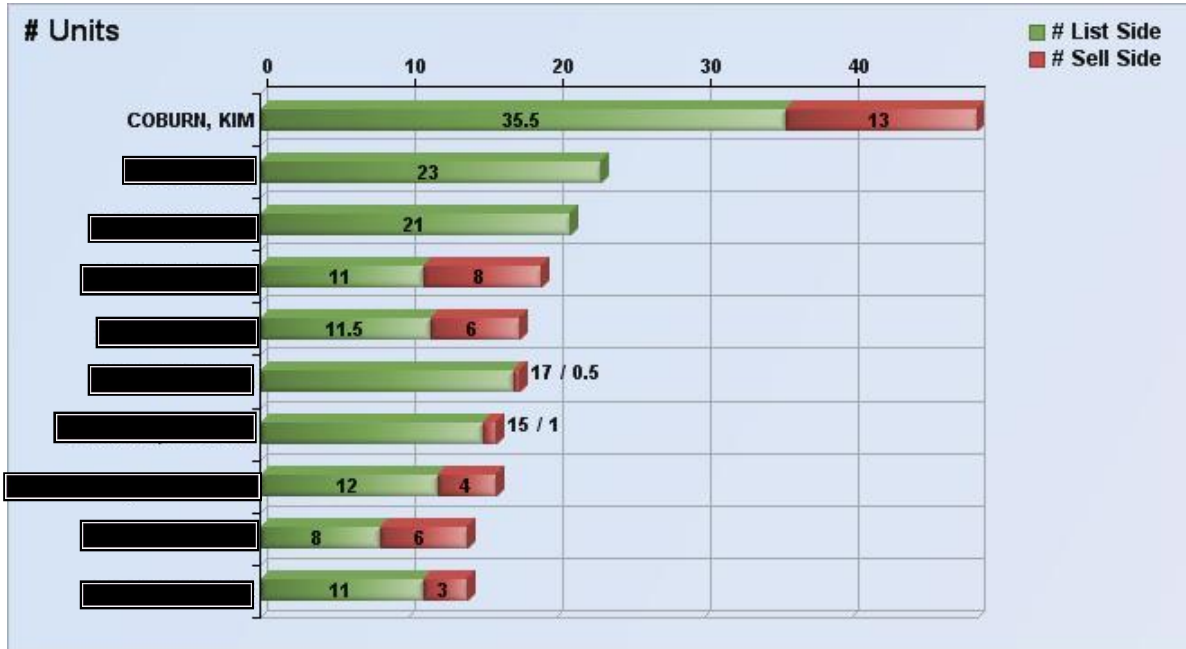

# Agent Ranking Chart

For the Period Ended Jan 2, 2014

Display Top: 10

View: # Units

Search Criteria	
Status	ACT , AWC , PNC , SLD
MLS Zip	32708
Sold Date	between 1/1/2013 - 12/31/2013

Report time: 1/2/2014 11:55 AM

Winter Springs 2013- Kim Coburn #1 (see chart above)

Seminole County 2013- Kim Coburn #3 in volume w/ \$17,746,282 in sales